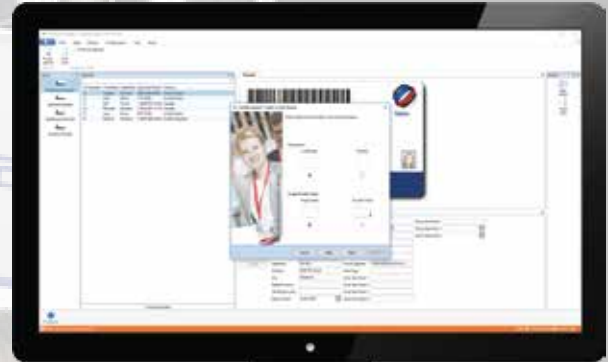

## Introduction

CardExchange<sup>®</sup> Producer comes in five editions: GO, Premium, Professional, Business, and Enterprise. All editions come with local license activation. In addition, our Business & Enterprise Editions can run as both local or concurrent network licensing giving the ultimate flexibility.

## Key Features

- Standalone or Concurrent Network Licensing
- Share Data Between Users w/Network Licensing
- Central and De-Central Printing Capability
- Activation Does Not Require USB Key
- Demo Edition Can Be Activated - No Starting Over!
- Customize Record Fields (Picklist, Required Fields, Date Select, etc.)
- Field Dropdown Picklist with Database Table Lookup
- No Mapping Fields to Database(s) = Connect & Go!
- Advanced Design Features in Card Designer
- User Guided Setup Wizards for Cards, MIFARE<sup>®</sup>, Database
- Editable Preloaded Card Samples
- Auto Fill Record Data with Document Scanner (OCR)
- User Activity Logging with Storage Items
- Each Card Can Have Own Settings (Database, Camera, Printer, etc.)
- Auto Switch Card Layout Based on Field Value
- Store Template/Image from ID or Fingerprint Scanner
- Customize Application Layout, Move Windows Around
- Prompt Value Before Printing Option
- Each Card Template can Push/Pull Data to Multiple Databases
- Automatic Printing and Set Printing Requirements
- Create Database Connect to Internal View/Query
- Multiple Records on One Template - Snap Cards
- User Profile Login w/Permissions - Control What Every User Can Do!
- Contactless Encoding, Mag Stripe, 1D & 2D Barcodes Support
- Multiple Card Sizes
- Easily Integrate with CardExchange<sup>®</sup> Visitor Management Software
- Enhanced Printing and Encoding Capabilities
- Print Farm Setup with Print Dispatcher and Print Server Editions
- Print to Windows Printers