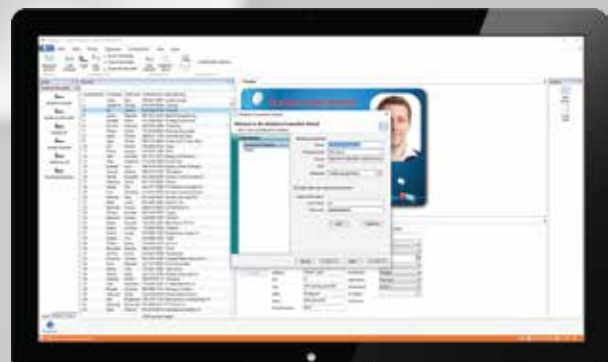

Connectivity